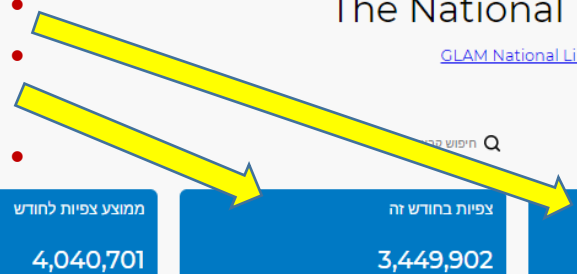

דוגמת דף מוסדי בדאשבורד (2)

**סך צפיות לתאריך זה (24 השעות האחרונות)
צפיות לחודש זה (כמות מתחילת החודש השוטף,
ועד לתאריך של היום)
מוצע צפיות לחודש**

- •
- •
- •

The National Library of Israel

[GLAM National Library of Israel](#) [קטגוריה ב-Commons](#)
<https://www.nli.org.il/en> Israel

שימוש במדיה - מספר מיזמים 135	שימוש במדיה - מספר ערכים 2,673	מספר תת-קטגוריות 248	ממוצע צפיות לחודש 4,040,701	צפיות בחודש זה 3,449,902	צפיות לתאריך זה 96,864

סה"כ קובצי מדיה
29,424